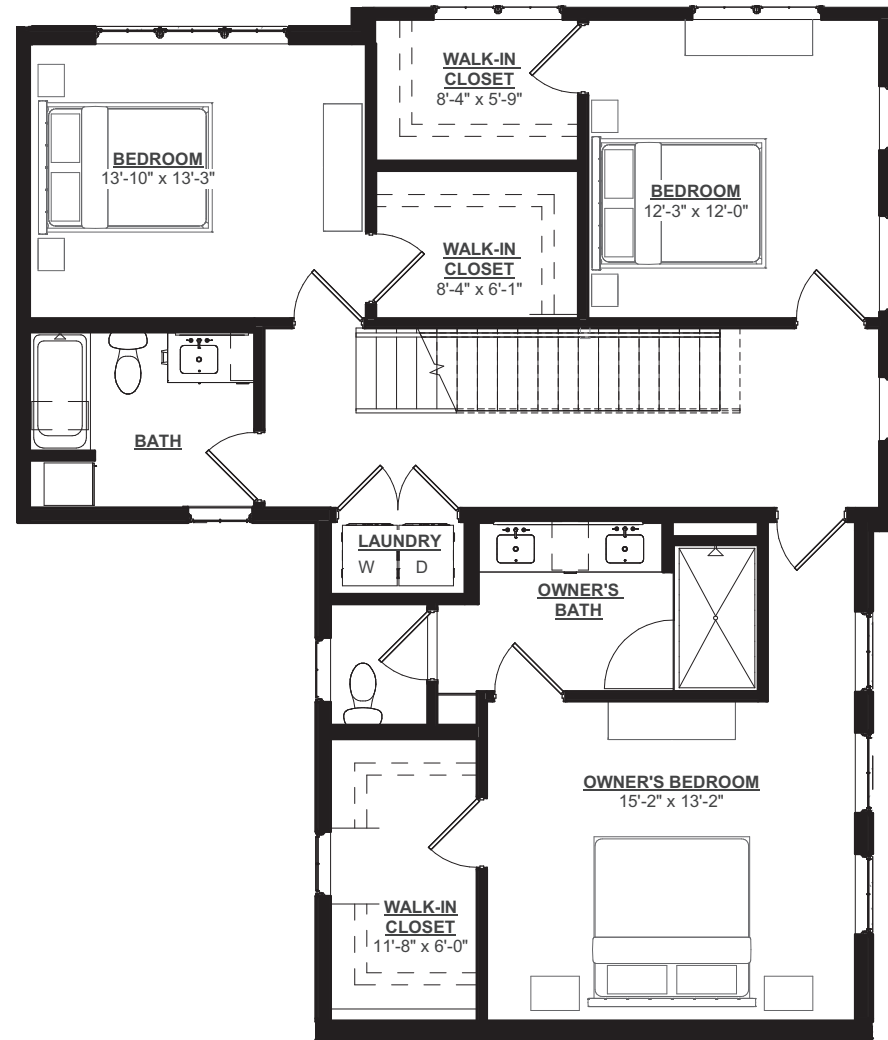

LEVEL 01  
CEILING 9'-0"

LEVEL 02  
CEILING 10'-4"

ROOF LEVEL

## TOWNHOME F1

- 2,059 SQUARE-FEET
- 9702 BRECKSVILLE ROAD
- THREE BEDROOMS
- TWO BATHROOMS
- ONE POWDER ROOM
- TWO-CAR GARAGE
- ENTRANCE AT GRADE
- GARBAGE DISPOSAL
- STANDING GLASS SHOWER
- LAUNDRY ROOM
- WALK-IN CLOSETS
- ROOF DECK
- STORAGE ROOM
- FAMILY ROOM + BUILT-IN BAR