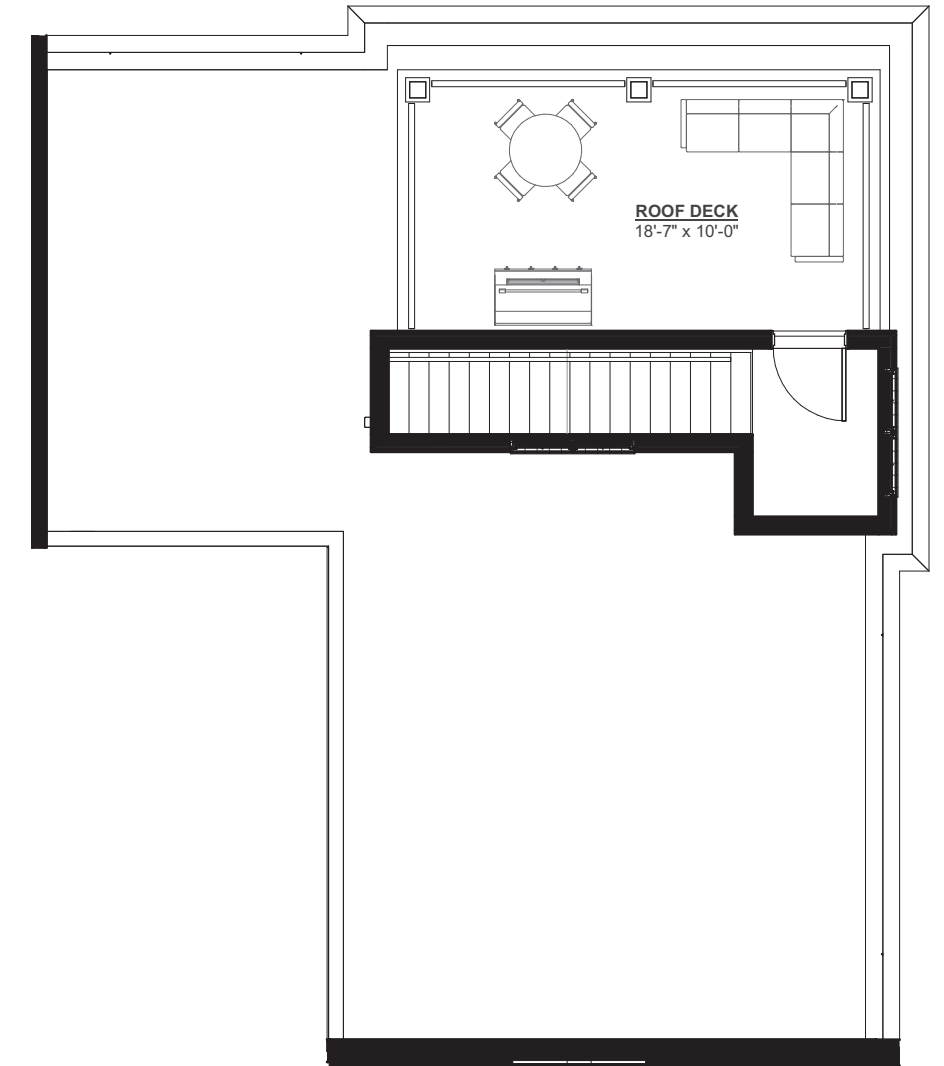

LEVEL 01  
CEILING 9'-0"

LEVEL 02  
CEILING 10'-4"

ROOF LEVEL

## TOWNHOME F1

- 2,059 SQUARE-FEET
- 9702 BRECKSVILLE ROAD
- THREE BEDROOMS
- TWO BATHROOMS
- ONE POWDER ROOM
- TWO-CAR GARAGE
- ENTRANCE AT GRADE
- GARBAGE DISPOSAL
- STANDING GLASS SHOWER
- LAUNDRY ROOM
- WALK-IN CLOSETS
- ROOF DECK
- STORAGE ROOM
- FAMILY ROOM + BUILT-IN BAR