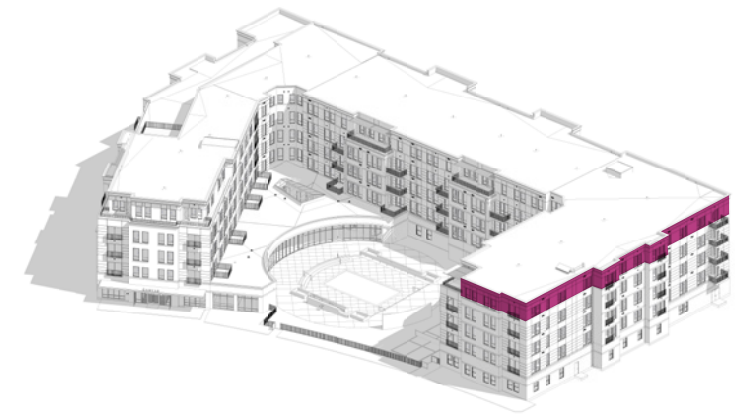

CANVAS

2 BEDROOM A 531

SOUTH WING
5TH FLOOR 1,123 SQ FEET

TWO BEDROOMS
TWO BATHROOMS
BACKLIT HOTEL-STYLE MIRRORS
STANDING GLASS SHOWER

EN SUITE LAUNDRY

FLOOR-TO-CEILING WINDOWS

BUILT-IN BAR & SHELVING
WATERFALL KITCHEN-ISLAND
BUILT-IN COUNTER-HEIGHT SEATING
PANTRY CABINET
GARBAGE DISPOSAL

JULIETTE BALCONY

AIR PURIFICATION SYSTEM

WATER FILTRATION SYSTEM

NORTH