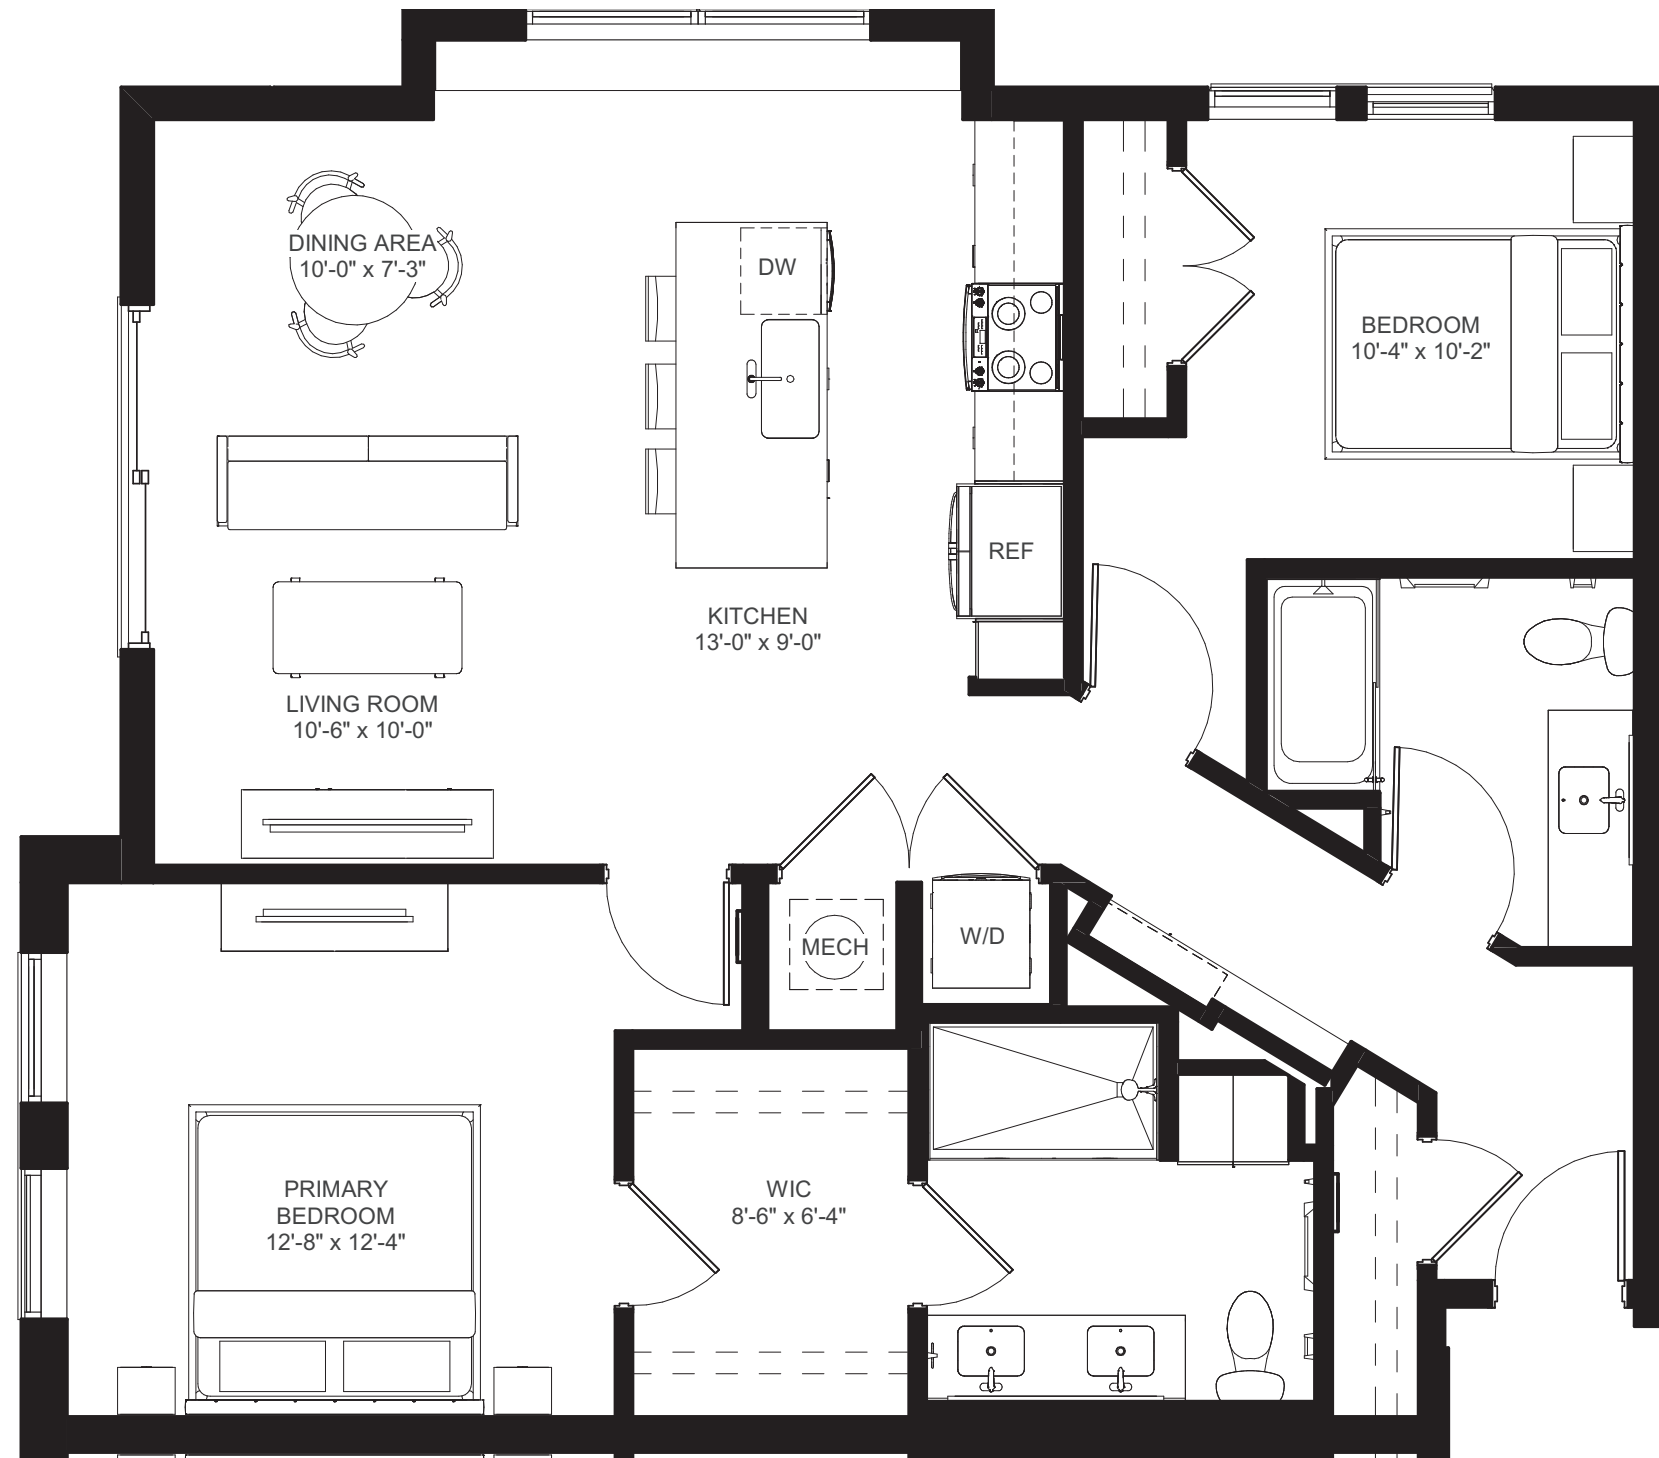

CANVAS

2 BEDROOM A 531

SOUTH WING
5TH FLOOR 1,123 SQ FEET

TWO BEDROOMS
TWO BATHROOMS
BACKLIT HOTEL-STYLE MIRRORS
STANDING GLASS SHOWER

EN SUITE LAUNDRY

FLOOR-TO-CEILING WINDOWS

BUILT-IN BAR & SHELVING
WATERFALL KITCHEN-ISLAND
BUILT-IN COUNTER-HEIGHT SEATING
PANTRY CABINET
GARBAGE DISPOSAL

JULIETTE BALCONY

AIR PURIFICATION SYSTEM

WATER FILTRATION SYSTEM

NORTH