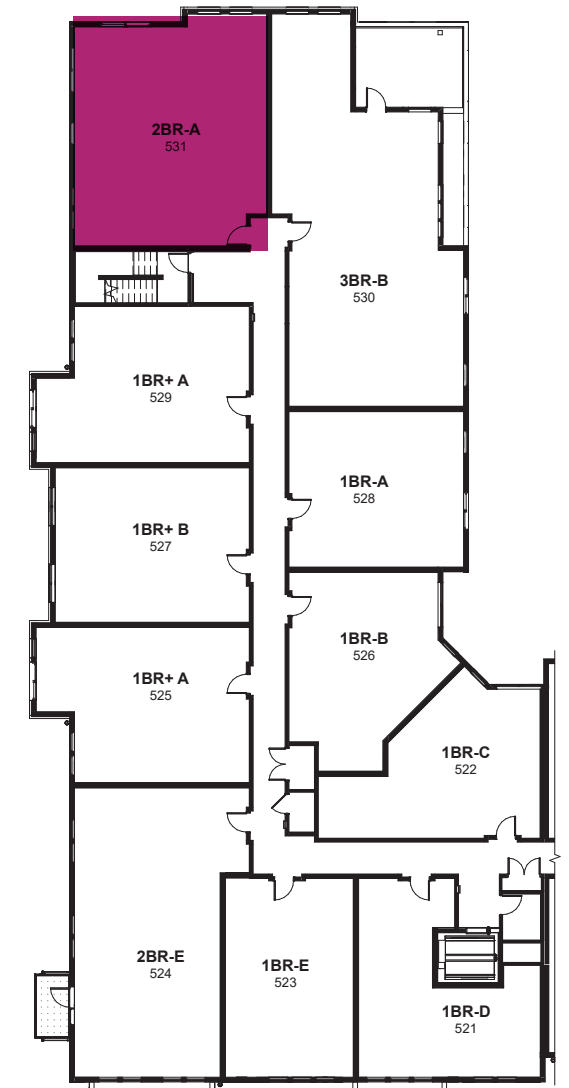

CANVAS

2 BEDROOM A 531

SOUTH WING
5TH FLOOR 1,123 SQ FEET

TWO BEDROOMS
TWO BATHROOMS
BACKLIT HOTEL-STYLE MIRRORS
STANDING GLASS SHOWER

EN SUITE LAUNDRY

FLOOR-TO-CEILING WINDOWS

BUILT-IN BAR & SHELVING
WATERFALL KITCHEN-ISLAND
BUILT-IN COUNTER-HEIGHT SEATING
PANTRY CABINET
GARBAGE DISPOSAL

JULIETTE BALCONY

AIR PURIFICATION SYSTEM

WATER FILTRATION SYSTEM

NORTH