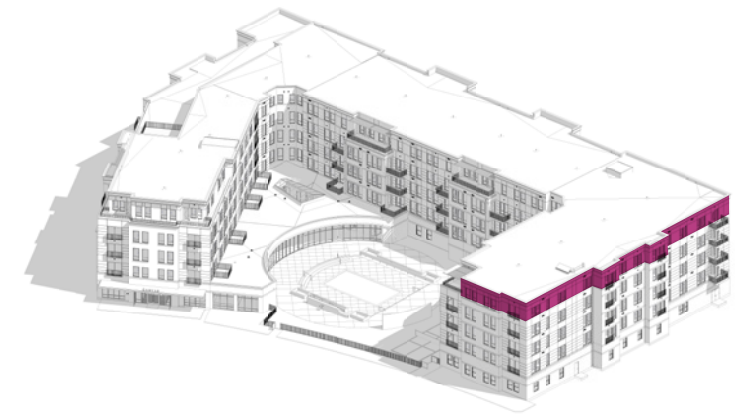

CANVAS

1 BEDROOM+ B 527

SOUTH WING
5TH FLOOR 798 SQ FEET

ONE BEDROOM
ONE BATHROOM
BACKLIT HOTEL-STYLE MIRRORS
STANDING GLASS SHOWER

EN SUITE LAUNDRY

FLOOR-TO-CEILING WINDOWS

BUILT-IN BAR & SHELVING
WATERFALL KITCHEN-ISLAND
BUILT-IN COUNTER-HEIGHT SEATING
PANTRY CABINET
GARBAGE DISPOSAL

AIR PURIFICATION SYSTEM

WATER FILTRATION SYSTEM

NORTH