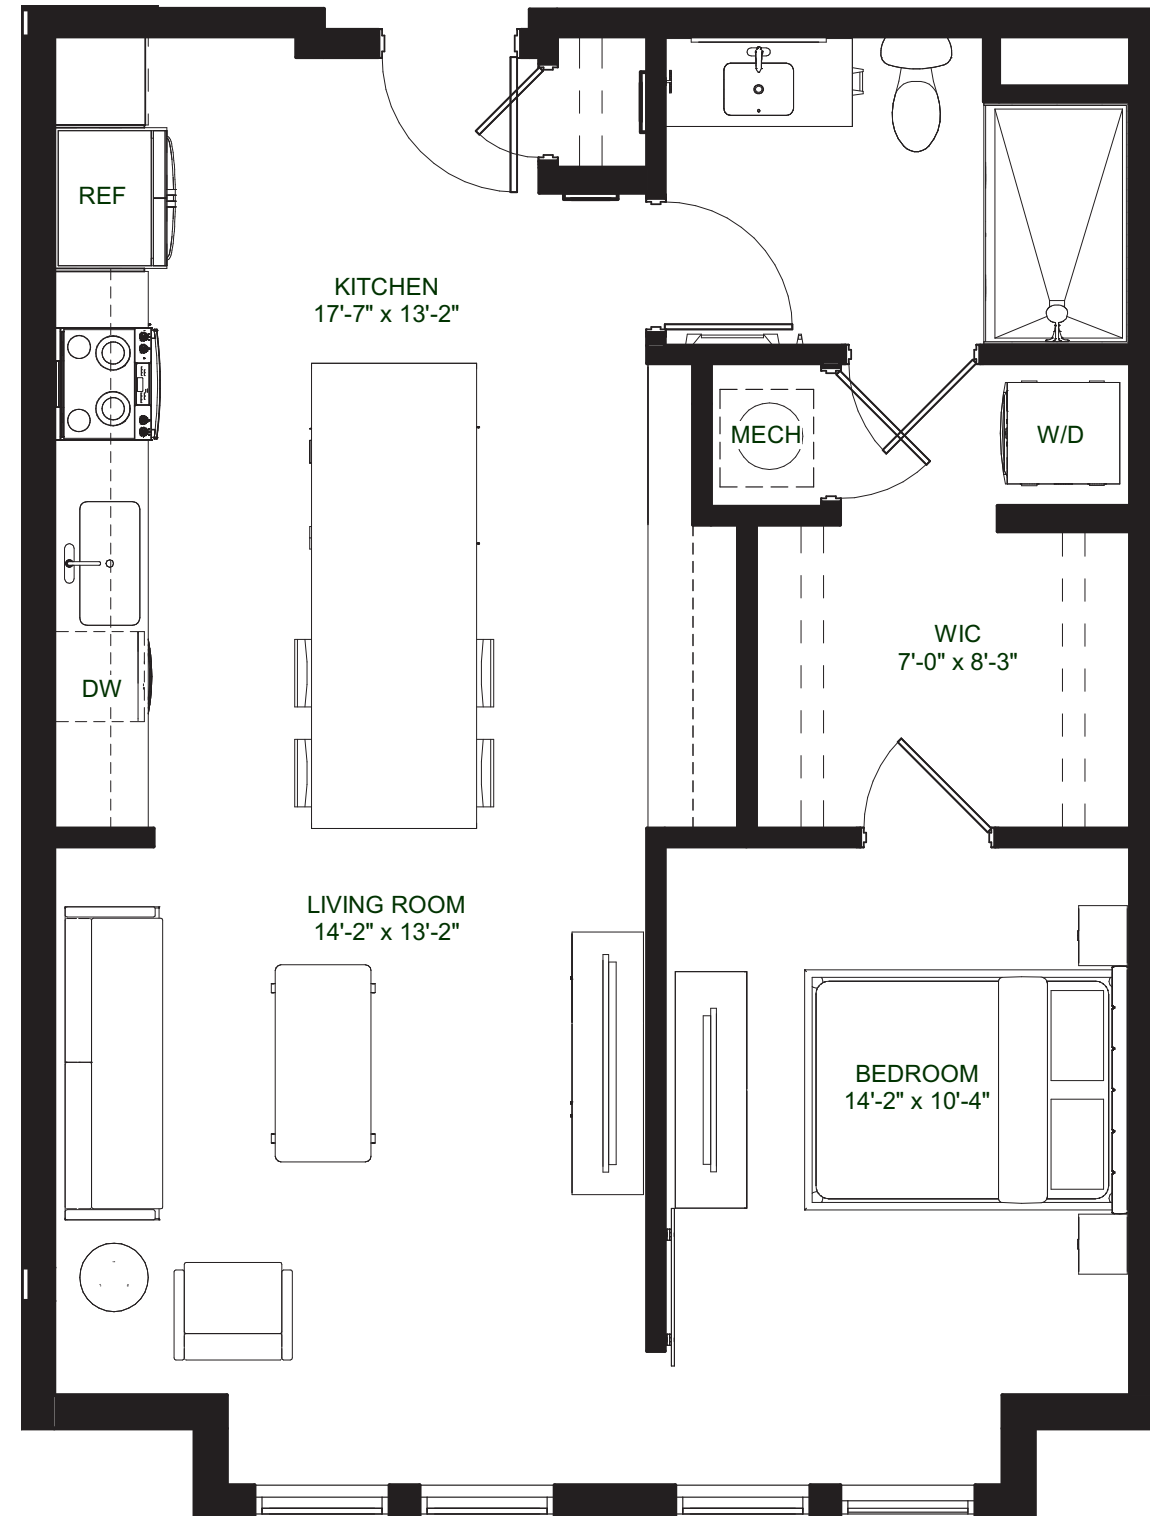

CANVAS

1 BEDROOM+ B 527

SOUTH WING
5TH FLOOR 798 SQ FEET

ONE BEDROOM
ONE BATHROOM
BACKLIT HOTEL-STYLE MIRRORS
STANDING GLASS SHOWER

EN SUITE LAUNDRY

FLOOR-TO-CEILING WINDOWS

BUILT-IN BAR & SHELVING
WATERFALL KITCHEN-ISLAND
BUILT-IN COUNTER-HEIGHT SEATING
PANTRY CABINET
GARBAGE DISPOSAL

AIR PURIFICATION SYSTEM

WATER FILTRATION SYSTEM

NORTH