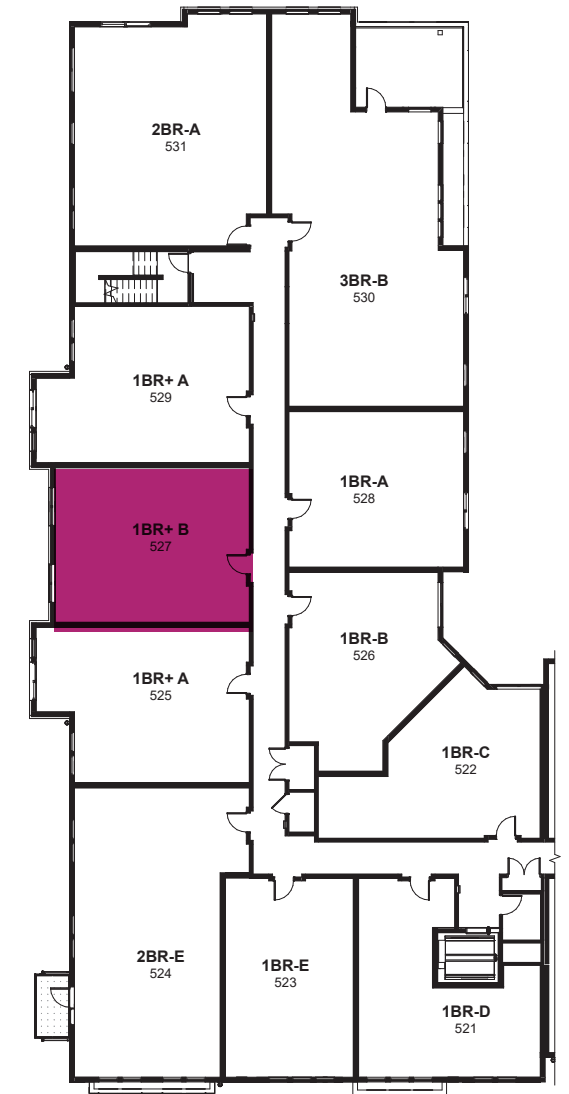

CANVAS

1 BEDROOM+ B 527

SOUTH WING
5TH FLOOR 798 SQ FEET

ONE BEDROOM
ONE BATHROOM
BACKLIT HOTEL-STYLE MIRRORS
STANDING GLASS SHOWER

EN SUITE LAUNDRY

FLOOR-TO-CEILING WINDOWS

BUILT-IN BAR & SHELVING
WATERFALL KITCHEN-ISLAND
BUILT-IN COUNTER-HEIGHT SEATING
PANTRY CABINET
GARBAGE DISPOSAL

AIR PURIFICATION SYSTEM

WATER FILTRATION SYSTEM

NORTH