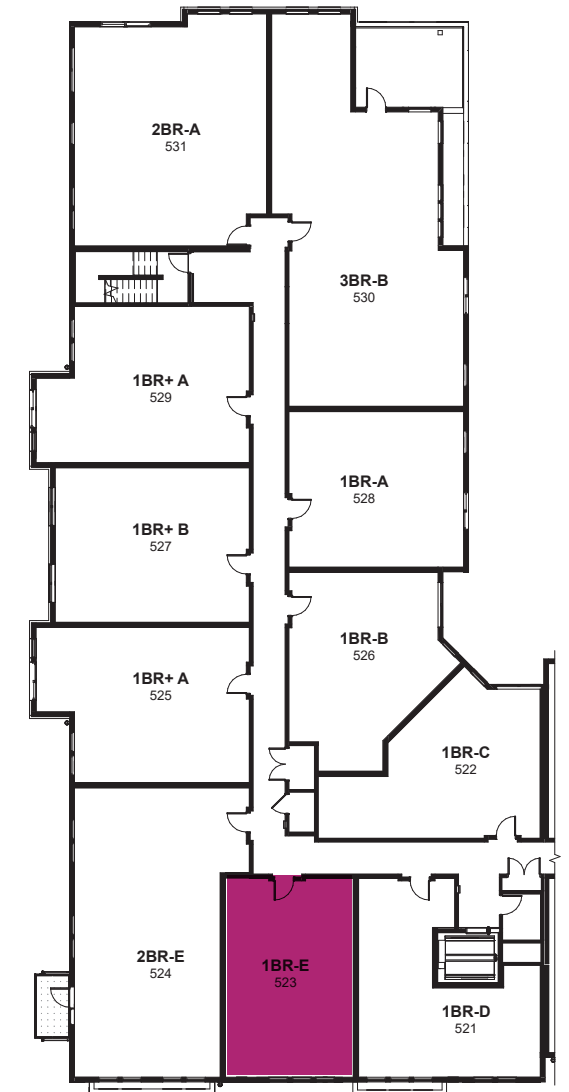

CANVAS

1 BEDROOM E 523

SOUTH WING
5TH FLOOR 680 SQ FEET

ONE BEDROOM
ONE BATHROOM
BACKLIT HOTEL-STYLE MIRRORS
STANDING GLASS SHOWER

EN SUITE LAUNDRY

FLOOR-TO-CEILING WINDOWS

BUILT-IN BAR & SHELVING
WATERFALL KITCHEN-ISLAND
BUILT-IN COUNTER-HEIGHT SEATING
PANTRY CABINET
GARBAGE DISPOSAL

AIR PURIFICATION SYSTEM

WATER FILTRATION SYSTEM

NORTH