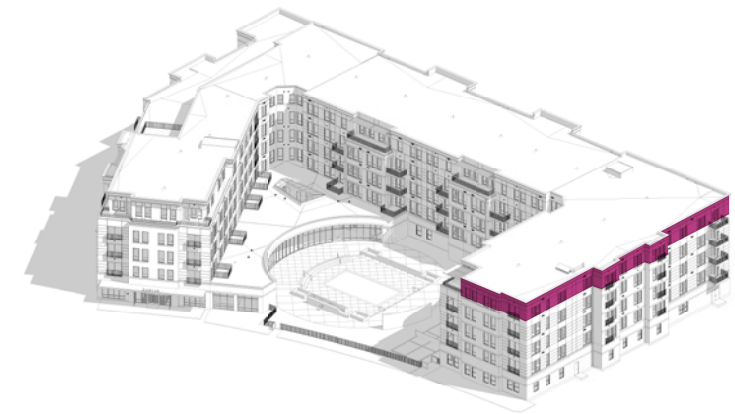

CANVAS

1 BEDROOM E 523

SOUTH WING
5TH FLOOR 680 SQ FEET

ONE BEDROOM
ONE BATHROOM
BACKLIT HOTEL-STYLE MIRRORS
STANDING GLASS SHOWER

EN SUITE LAUNDRY

FLOOR-TO-CEILING WINDOWS

BUILT-IN BAR & SHELVING
WATERFALL KITCHEN-ISLAND
BUILT-IN COUNTER-HEIGHT SEATING
PANTRY CABINET
GARBAGE DISPOSAL

AIR PURIFICATION SYSTEM

WATER FILTRATION SYSTEM

NORTH