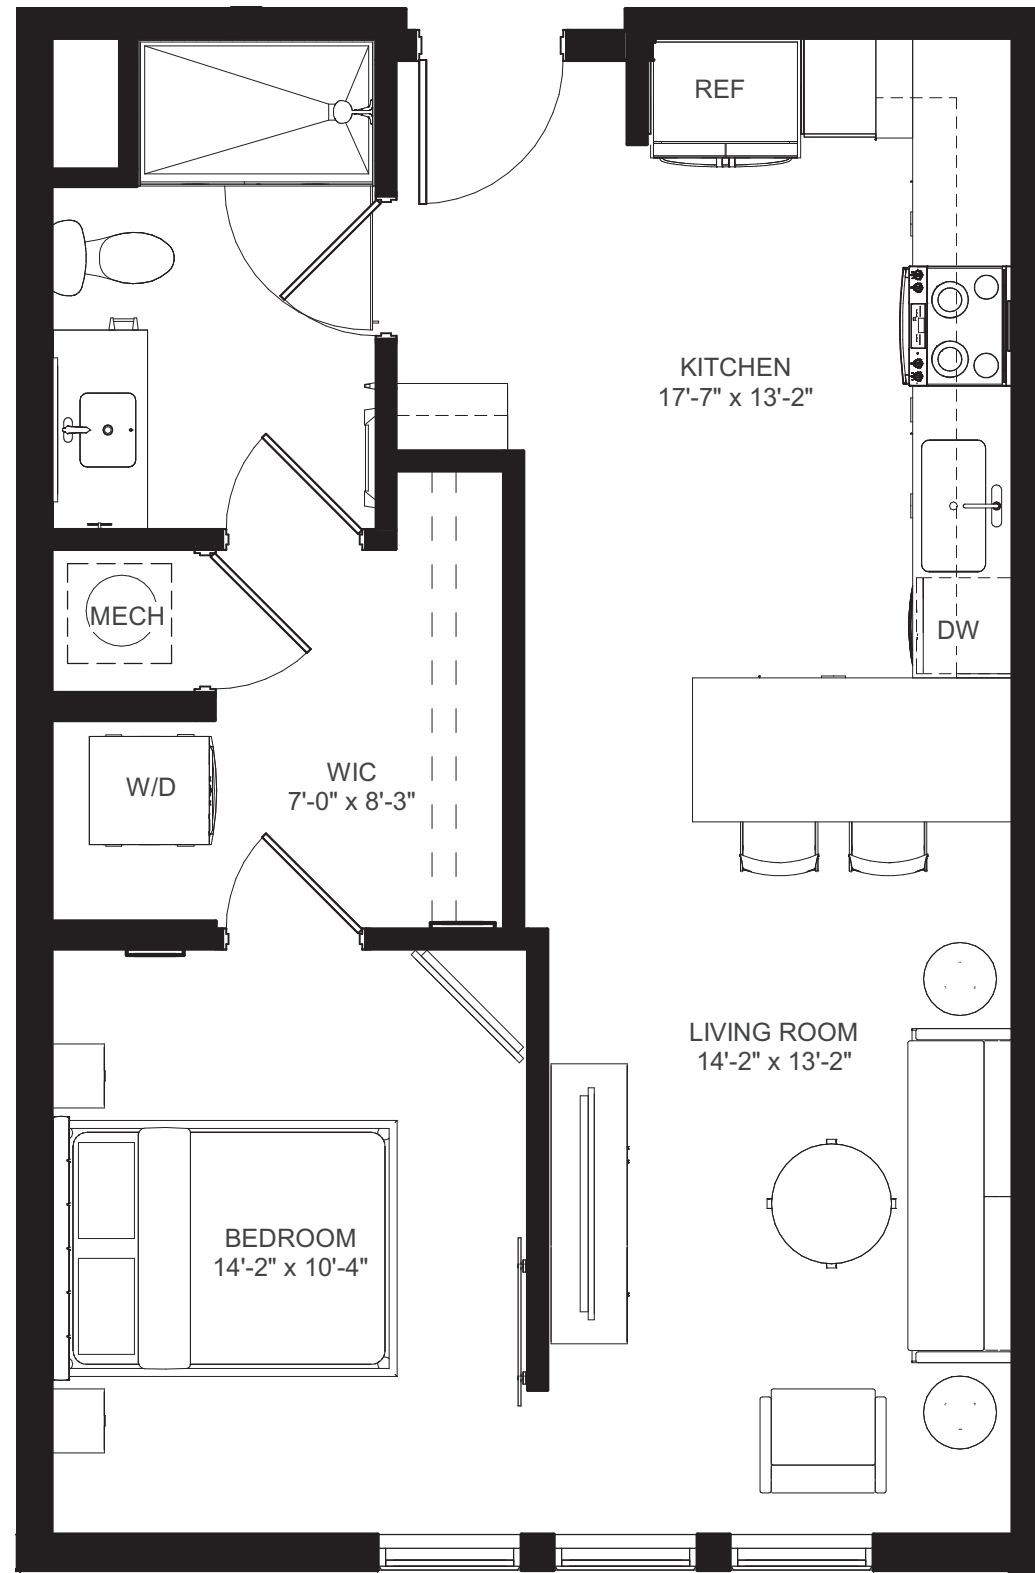

CANVAS

1 BEDROOM E 523

SOUTH WING
5TH FLOOR 680 SQ FEET

ONE BEDROOM
ONE BATHROOM
BACKLIT HOTEL-STYLE MIRRORS
STANDING GLASS SHOWER

EN SUITE LAUNDRY

FLOOR-TO-CEILING WINDOWS

BUILT-IN BAR & SHELVING
WATERFALL KITCHEN-ISLAND
BUILT-IN COUNTER-HEIGHT SEATING
PANTRY CABINET
GARBAGE DISPOSAL

AIR PURIFICATION SYSTEM

WATER FILTRATION SYSTEM

NORTH