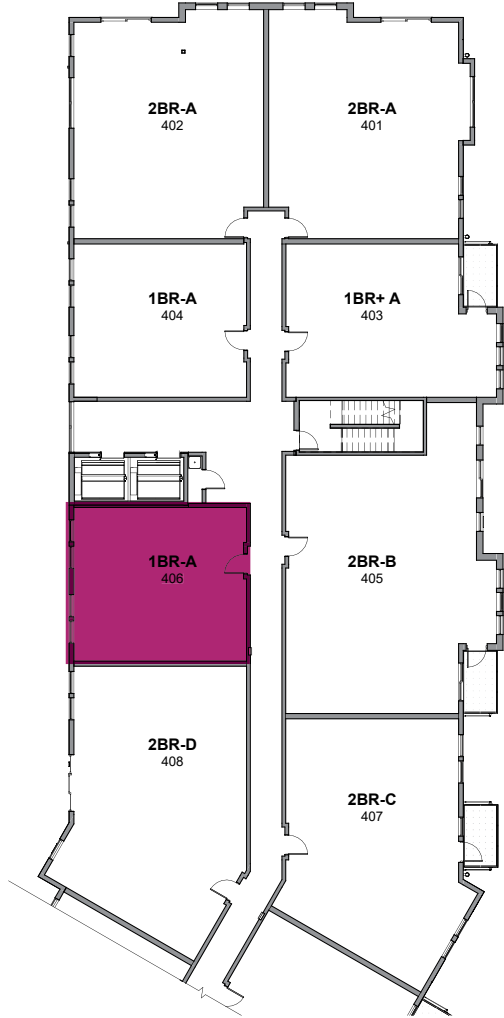

CANVAS

1 BEDROOM A 406

NORTH WING
4TH FLOOR 725 SQ FEET

ONE BEDROOM
ONE BATHROOM
BACKLIT HOTEL-STYLE MIRRORS
STANDING GLASS SHOWER

EN SUITE LAUNDRY

FLOOR-TO-CEILING WINDOWS

BUILT-IN BAR & SHELVING
WATERFALL KITCHEN ISLAND
BUILT-IN COUNTER-HEIGHT SEATING
PANTRY CABINET
GARBAGE DISPOSAL

AIR PURIFICATION SYSTEM

WATER FILTRATION SYSTEM

NORTH