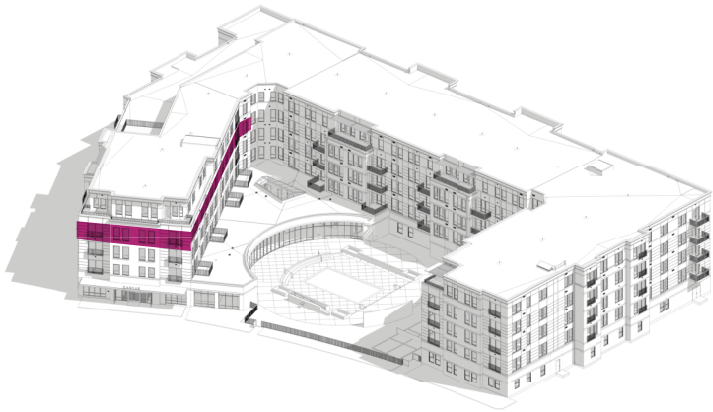

CANVAS

1 BEDROOM A 406

NORTH WING
4TH FLOOR 725 SQ FEET

ONE BEDROOM
ONE BATHROOM
BACKLIT HOTEL-STYLE MIRRORS
STANDING GLASS SHOWER

EN SUITE LAUNDRY

FLOOR-TO-CEILING WINDOWS

BUILT-IN BAR & SHELVING
WATERFALL KITCHEN ISLAND
BUILT-IN COUNTER-HEIGHT SEATING
PANTRY CABINET
GARBAGE DISPOSAL

AIR PURIFICATION SYSTEM

WATER FILTRATION SYSTEM

NORTH