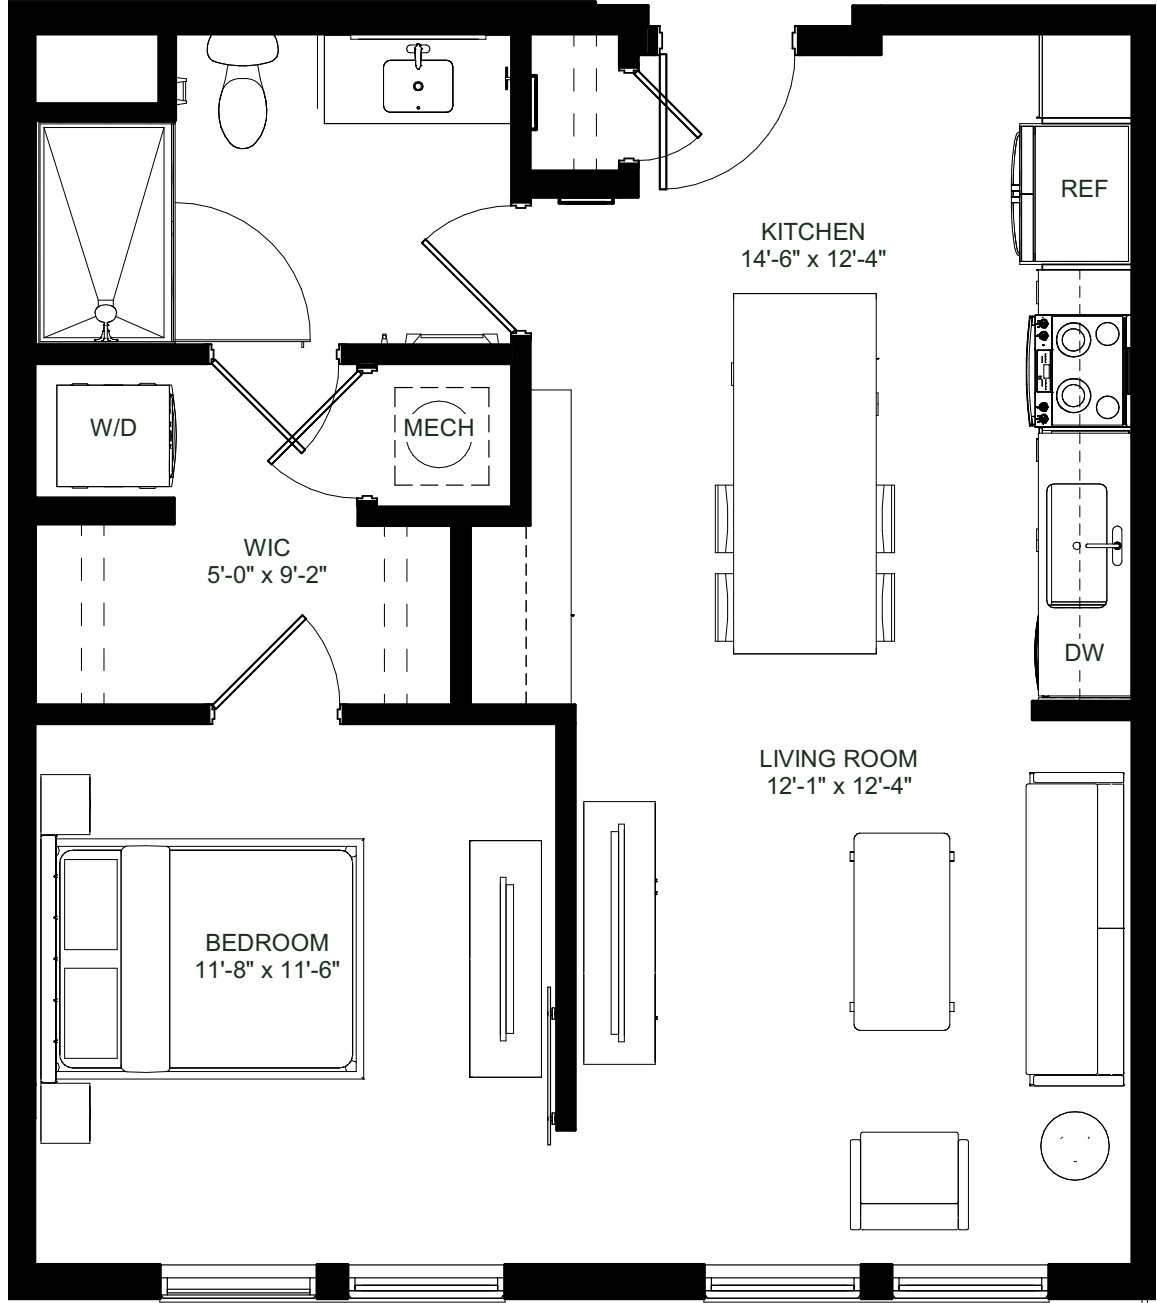

CANVAS

1 BEDROOM A 406

NORTH WING
4TH FLOOR 725 SQ FEET

ONE BEDROOM
ONE BATHROOM
BACKLIT HOTEL-STYLE MIRRORS
STANDING GLASS SHOWER

EN SUITE LAUNDRY

FLOOR-TO-CEILING WINDOWS

BUILT-IN BAR & SHELVING
WATERFALL KITCHEN ISLAND
BUILT-IN COUNTER-HEIGHT SEATING
PANTRY CABINET
GARBAGE DISPOSAL

AIR PURIFICATION SYSTEM

WATER FILTRATION SYSTEM

NORTH