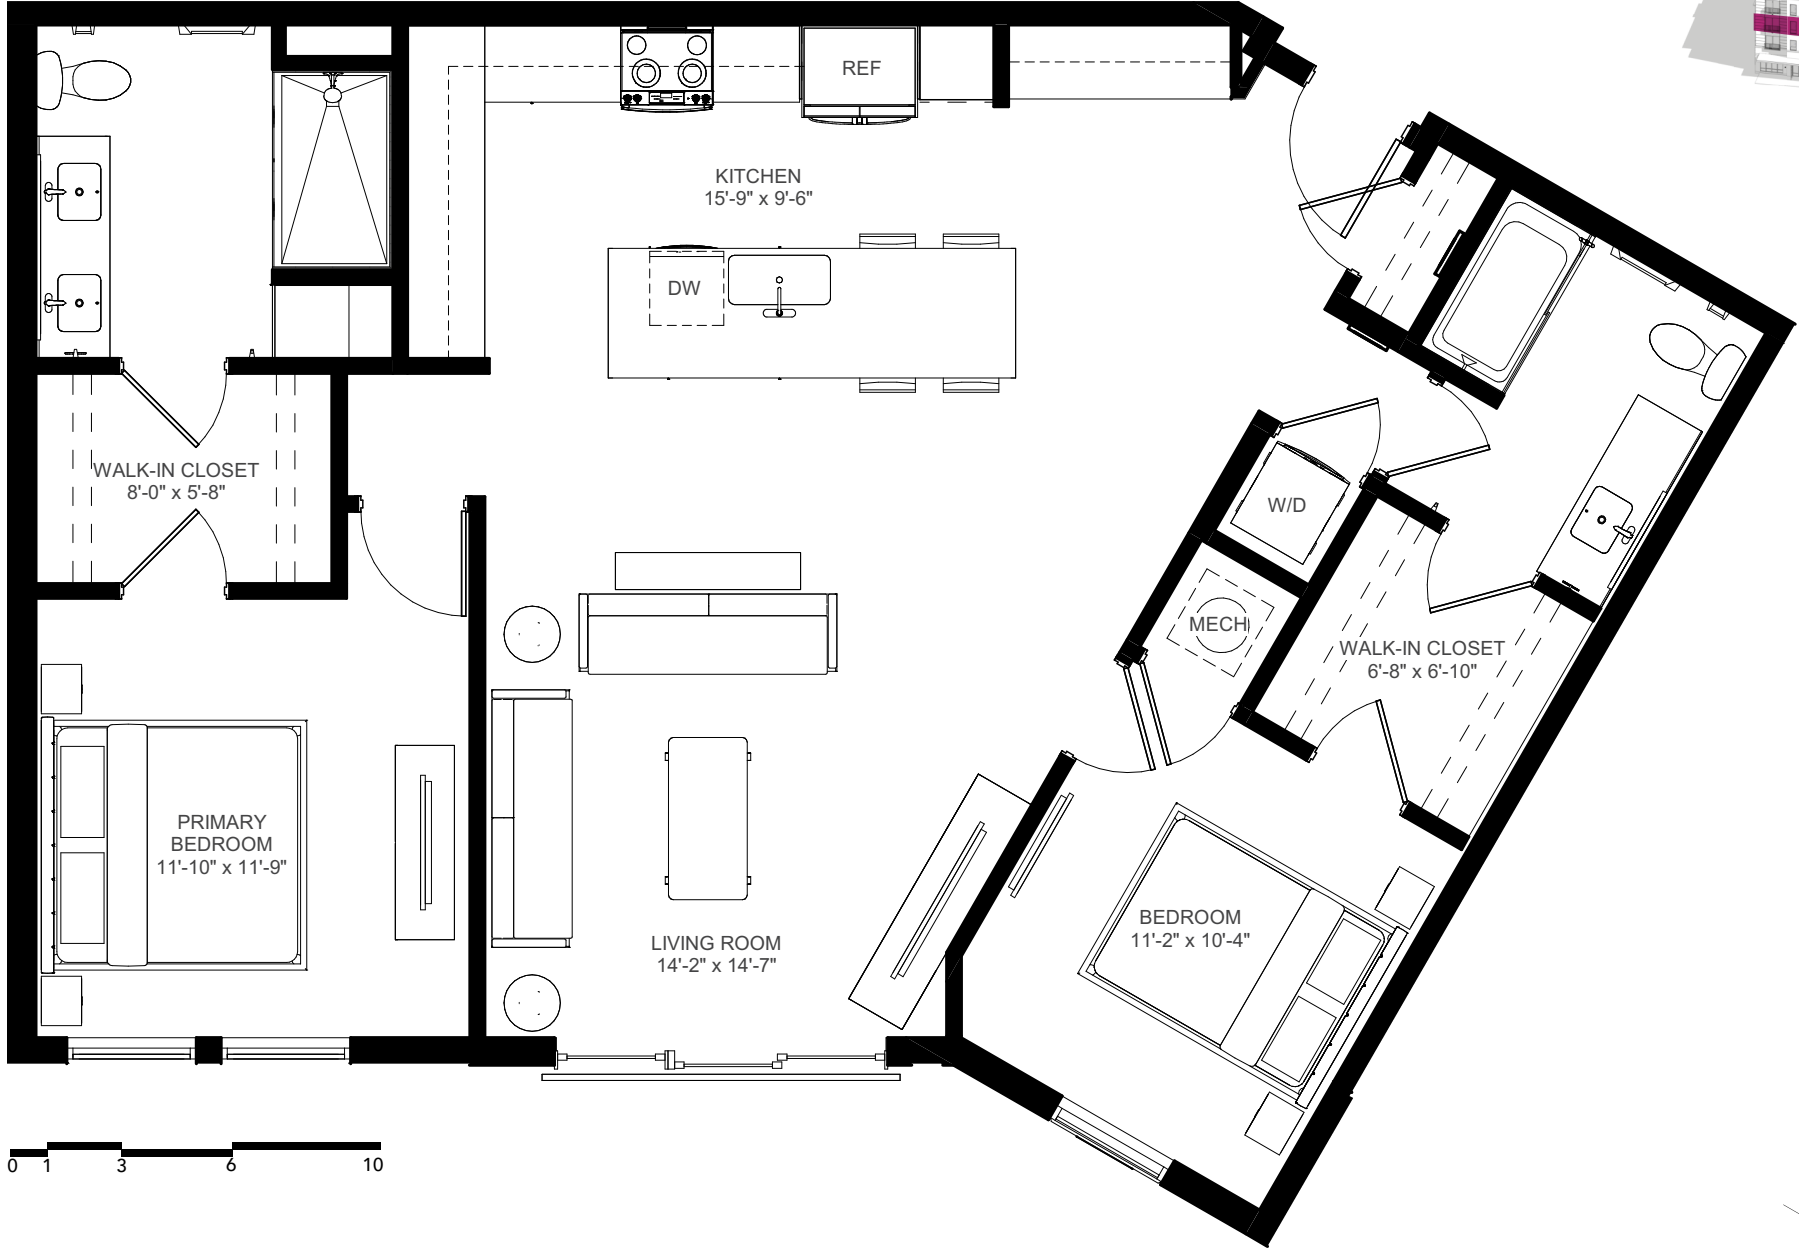

CANVAS

2 BEDROOM D 308

NORTH WING
3RD FLOOR 1,212 SQ FEET

TWO BEDROOMS
TWO BATHROOMS
BACKLIT HOTEL-STYLE MIRRORS
STANDING GLASS SHOWER

EN SUITE LAUNDRY

FLOOR-TO-CEILING WINDOWS

BUILT-IN BAR & SHELVING
WATERFALL KITCHEN ISLAND
BUILT-IN COUNTER-HEIGHT SEATING
PANTRY CABINET
GARBAGE DISPOSAL

JULIETTE BALCONY

AIR PURIFICATION SYSTEM

WATER FILTRATION SYSTEM

NORTH