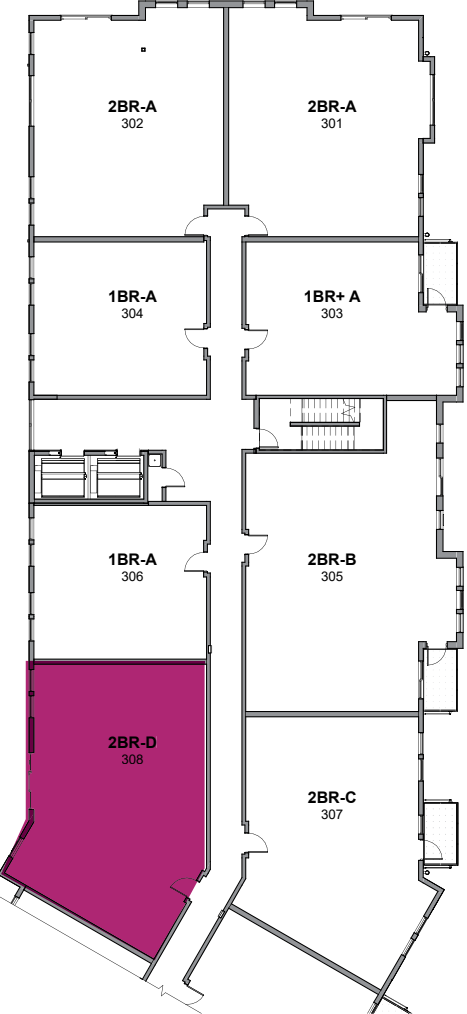

CANVAS

2 BEDROOM D 308

NORTH WING
3RD FLOOR 1,212 SQ FEET

TWO BEDROOMS
TWO BATHROOMS
BACKLIT HOTEL-STYLE MIRRORS
STANDING GLASS SHOWER

EN SUITE LAUNDRY

FLOOR-TO-CEILING WINDOWS

BUILT-IN BAR & SHELVING
WATERFALL KITCHEN ISLAND
BUILT-IN COUNTER-HEIGHT SEATING
PANTRY CABINET
GARBAGE DISPOSAL

JULIETTE BALCONY

AIR PURIFICATION SYSTEM

WATER FILTRATION SYSTEM

NORTH