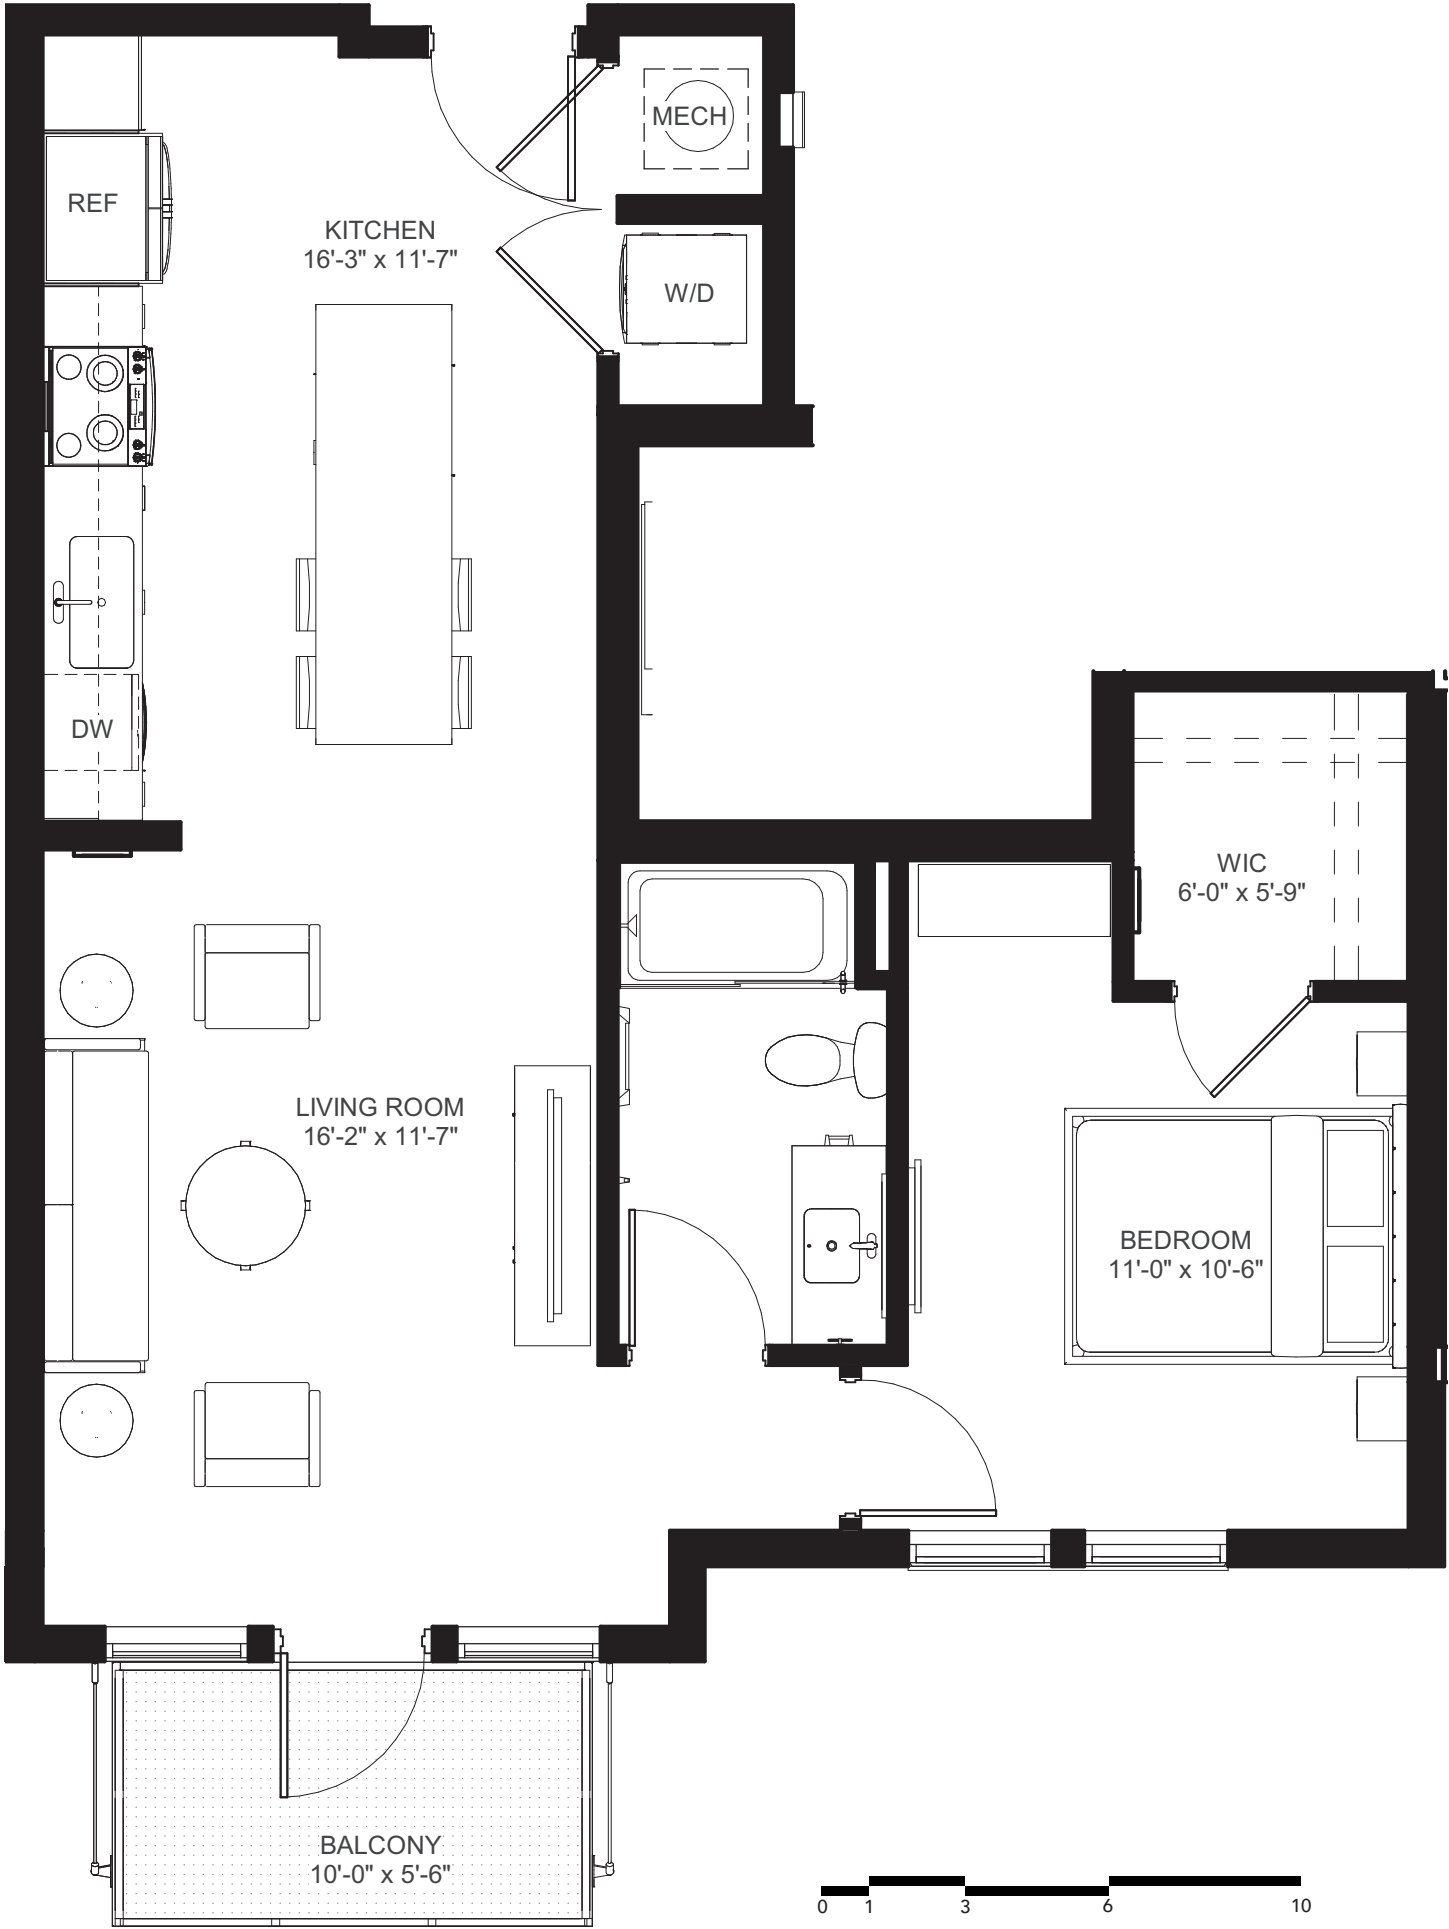

# CANVAS

## 1 BEDROOM D 231

SOUTH WING  
2ND FLOOR 692 SQ FEET

ONE BEDROOM  
ONE BATHROOM  
BACKLIT HOTEL-STYLE MIRRORS  
STANDING GLASS SHOWER

EN SUITE LAUNDRY

FLOOR-TO-CEILING WINDOWS

BUILT-IN BAR & SHELVING  
WATERFALL KITCHEN ISLAND  
BUILT-IN COUNTER-HEIGHT SEATING  
PANTRY CABINET  
GARBAGE DISPOSAL

WALK-OUT BALCONY

AIR PURIFICATION SYSTEM

WATER FILTRATION SYSTEM

NORTH