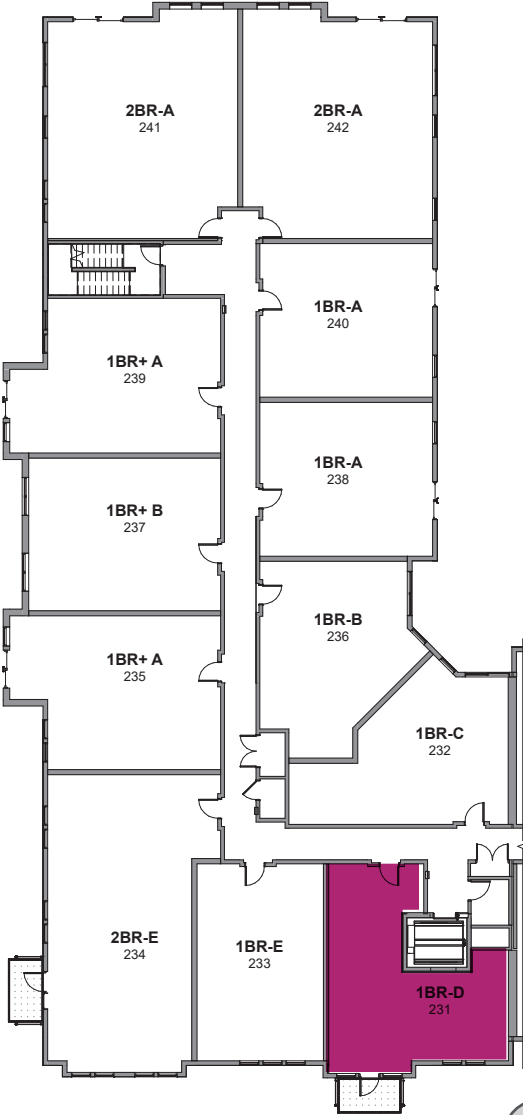

CANVAS

1 BEDROOM D 231

SOUTH WING
2ND FLOOR 692 SQ FEET

ONE BEDROOM
ONE BATHROOM
BACKLIT HOTEL-STYLE MIRRORS
STANDING GLASS SHOWER

EN SUITE LAUNDRY

FLOOR-TO-CEILING WINDOWS

BUILT-IN BAR & SHELVING
WATERFALL KITCHEN ISLAND
BUILT-IN COUNTER-HEIGHT SEATING
PANTRY CABINET
GARBAGE DISPOSAL

WALK-OUT BALCONY

AIR PURIFICATION SYSTEM

WATER FILTRATION SYSTEM

NORTH